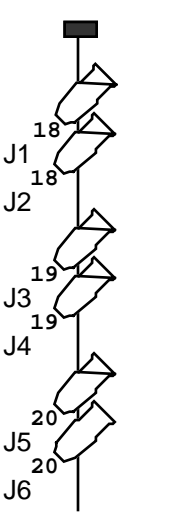

S4 REVO

58

S4 REVO

57

- = S4 Leko 50 deg
- = S4 Leko 36 deg
- = S4 Leko 26 deg
- = S4 Leko 19 deg
- = S4 PAR WFL
- = Selador Paletta 21"
- = RoboScan Pro (518)
- = City Theatrical SHoW DMX Receiver

Bold lines indicate soft goods